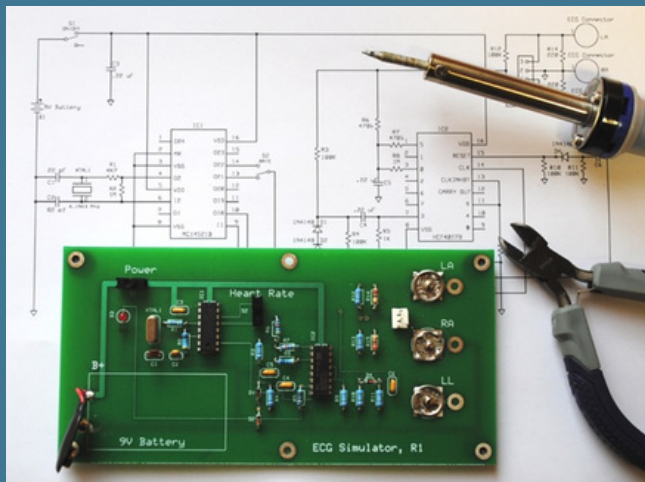

ENGINEERING WORLD HEALTH VIRTUAL WINTER INSTITUTE

IMPROVE YOUR ENGINEERING DESIGN SKILLS

January 2021

- Join an international team for 3 weeks
- Learn about health challenges in low-resource settings
- Design an engineering-based solution